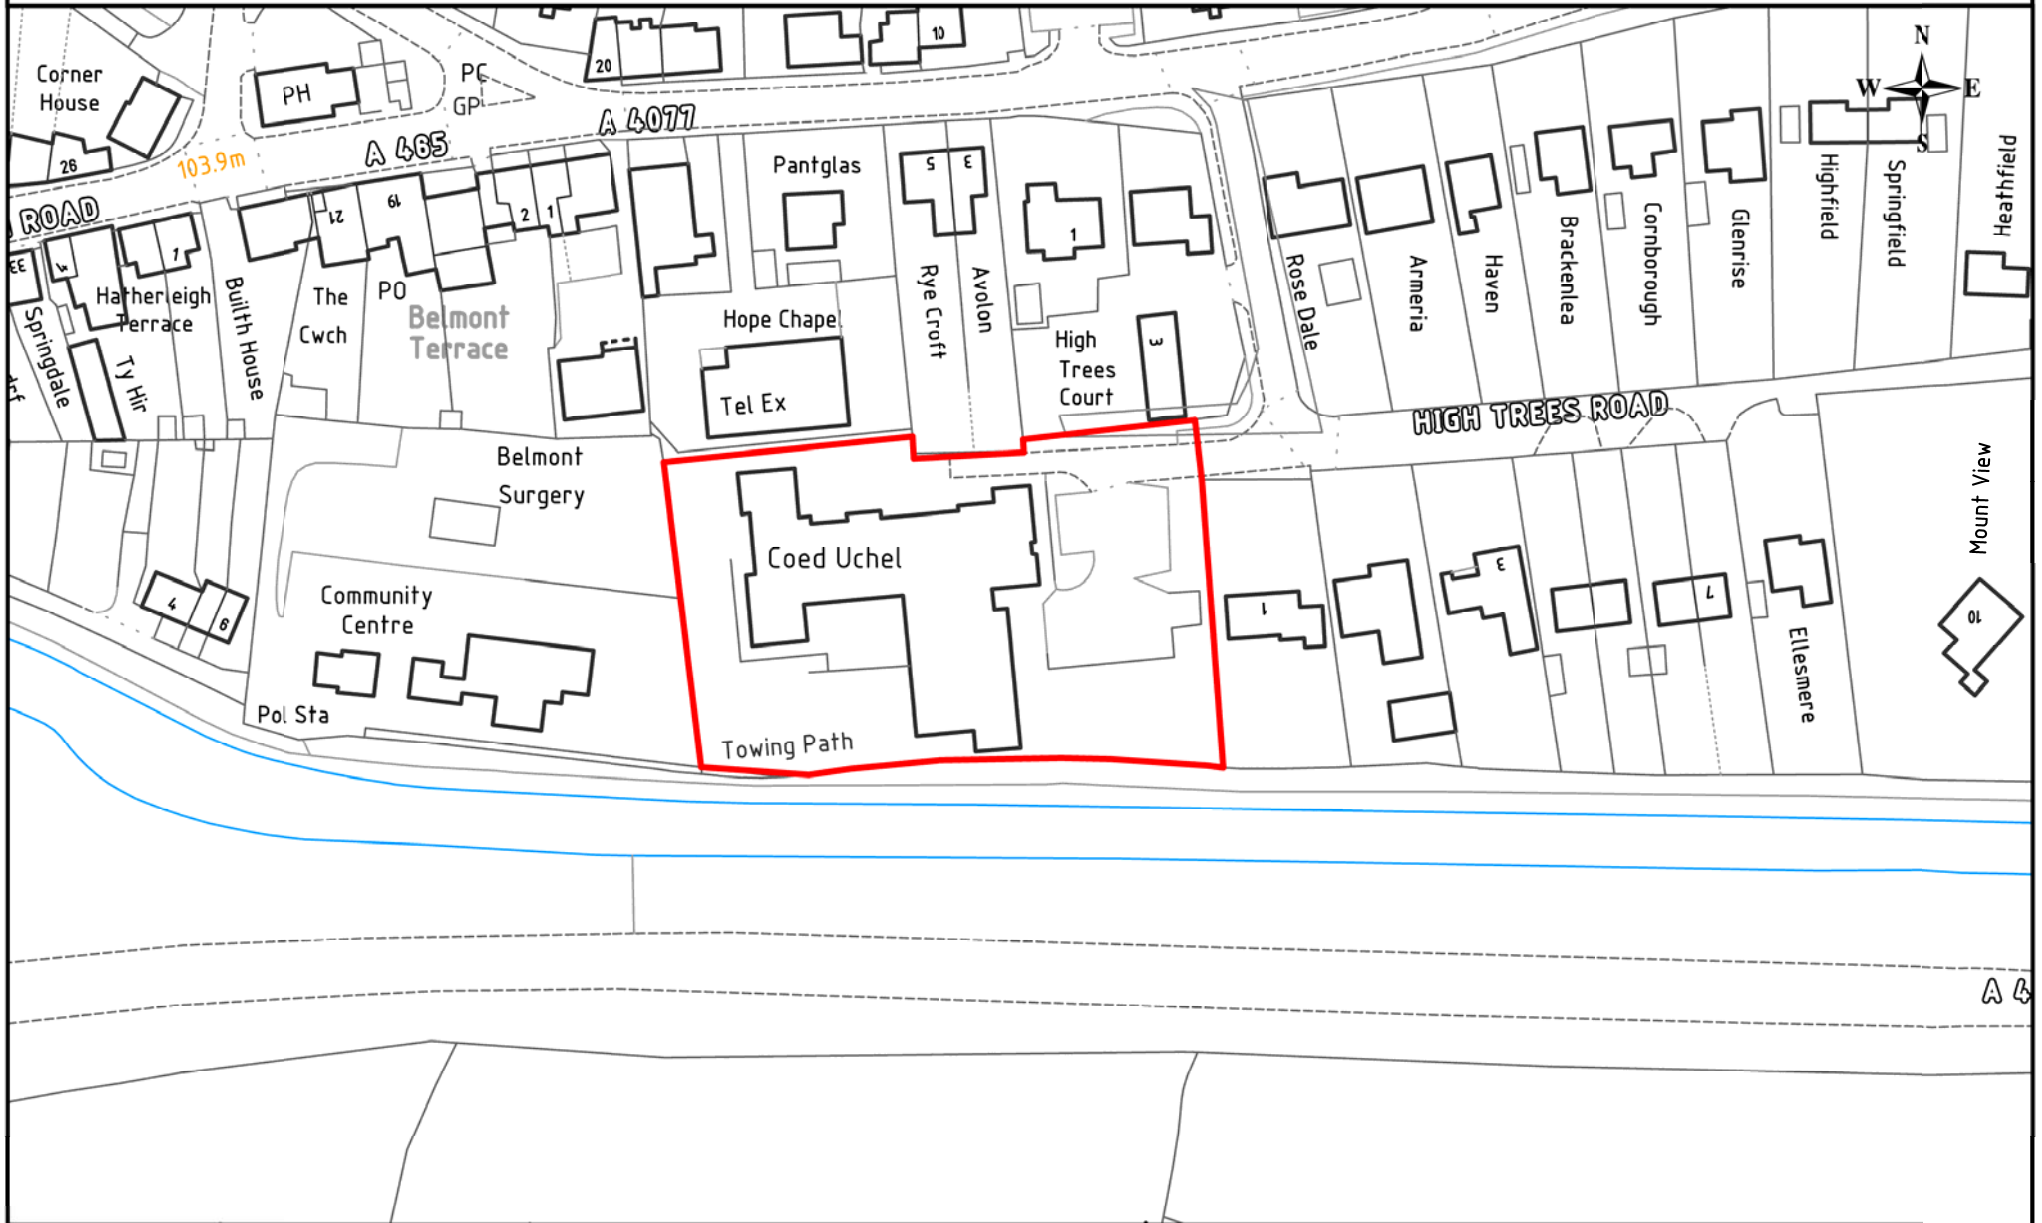

# Coed Uchel Gilwern

Aerios Limited  
 Unit 5, River Court  
 Albert Drive  
 Sheerwater, Woking GU21 5RD

© Hawlfraint y Goron a hawliau cronfa ddata 2013 Arolwg Ordnans 100023415  
 © Crown copyright and database rights 2013 Ordnance Survey 100023415

Details  
 Plotting in MapInfo made easier

Drawn By Lang.L	Scale 1:1250	Date 02/11/2017
--------------------	-----------------	--------------------

File / Pathname / Project / Drawing No.

Rev No.		
---------	--	--